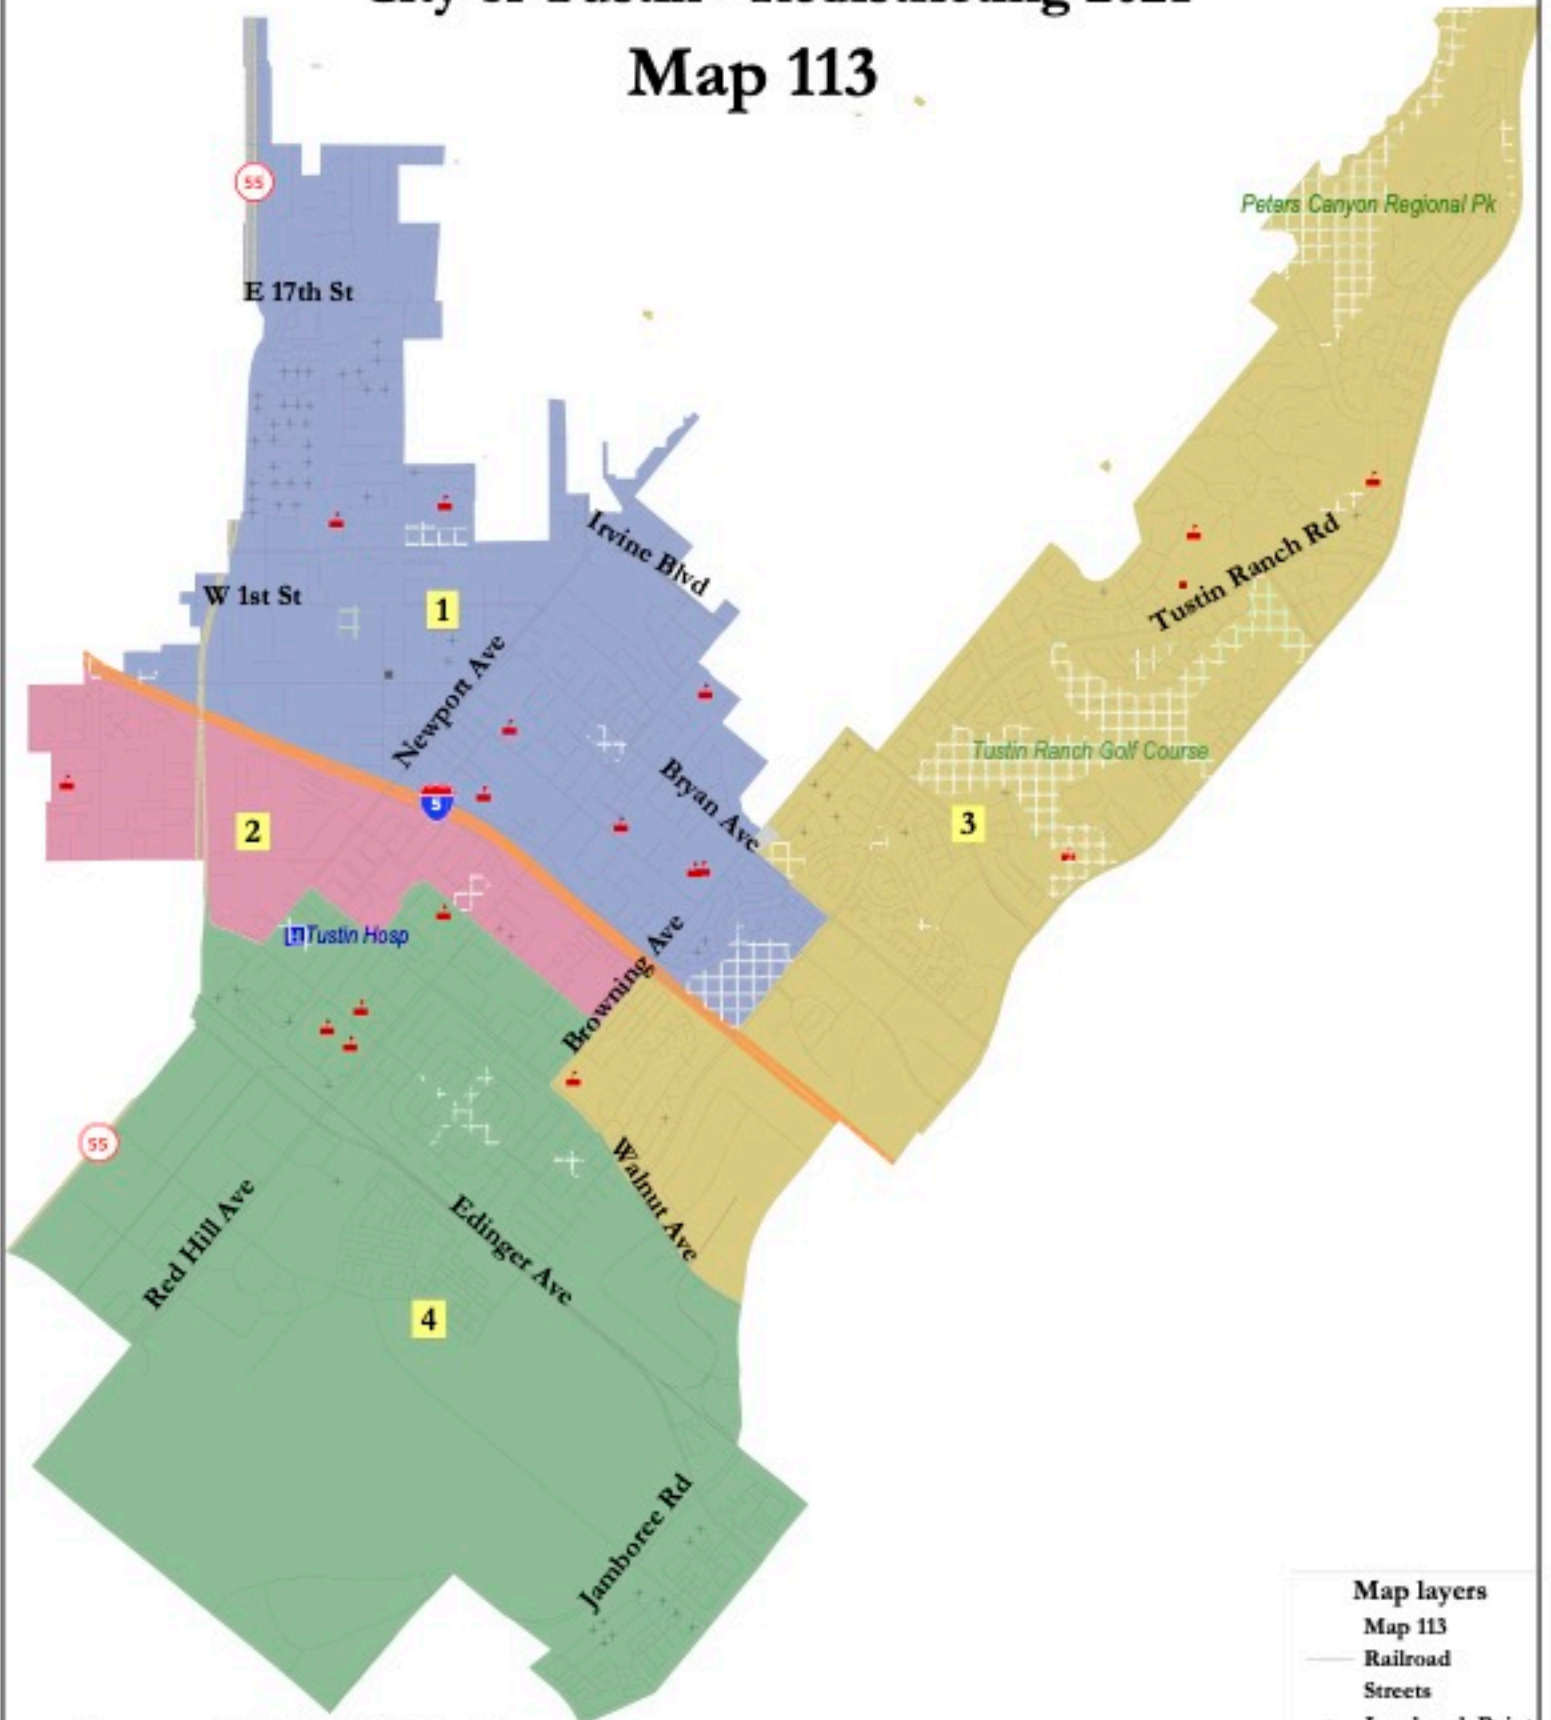

City of Tustin - Redistricting 2021

Map 113

- Map layers**
- Map 113
 - Railroad
 - Streets
 - Landmark Point
 - Landmark Area

Map prepared 9/30/2021 by National Demographics

©2021 CALIPER