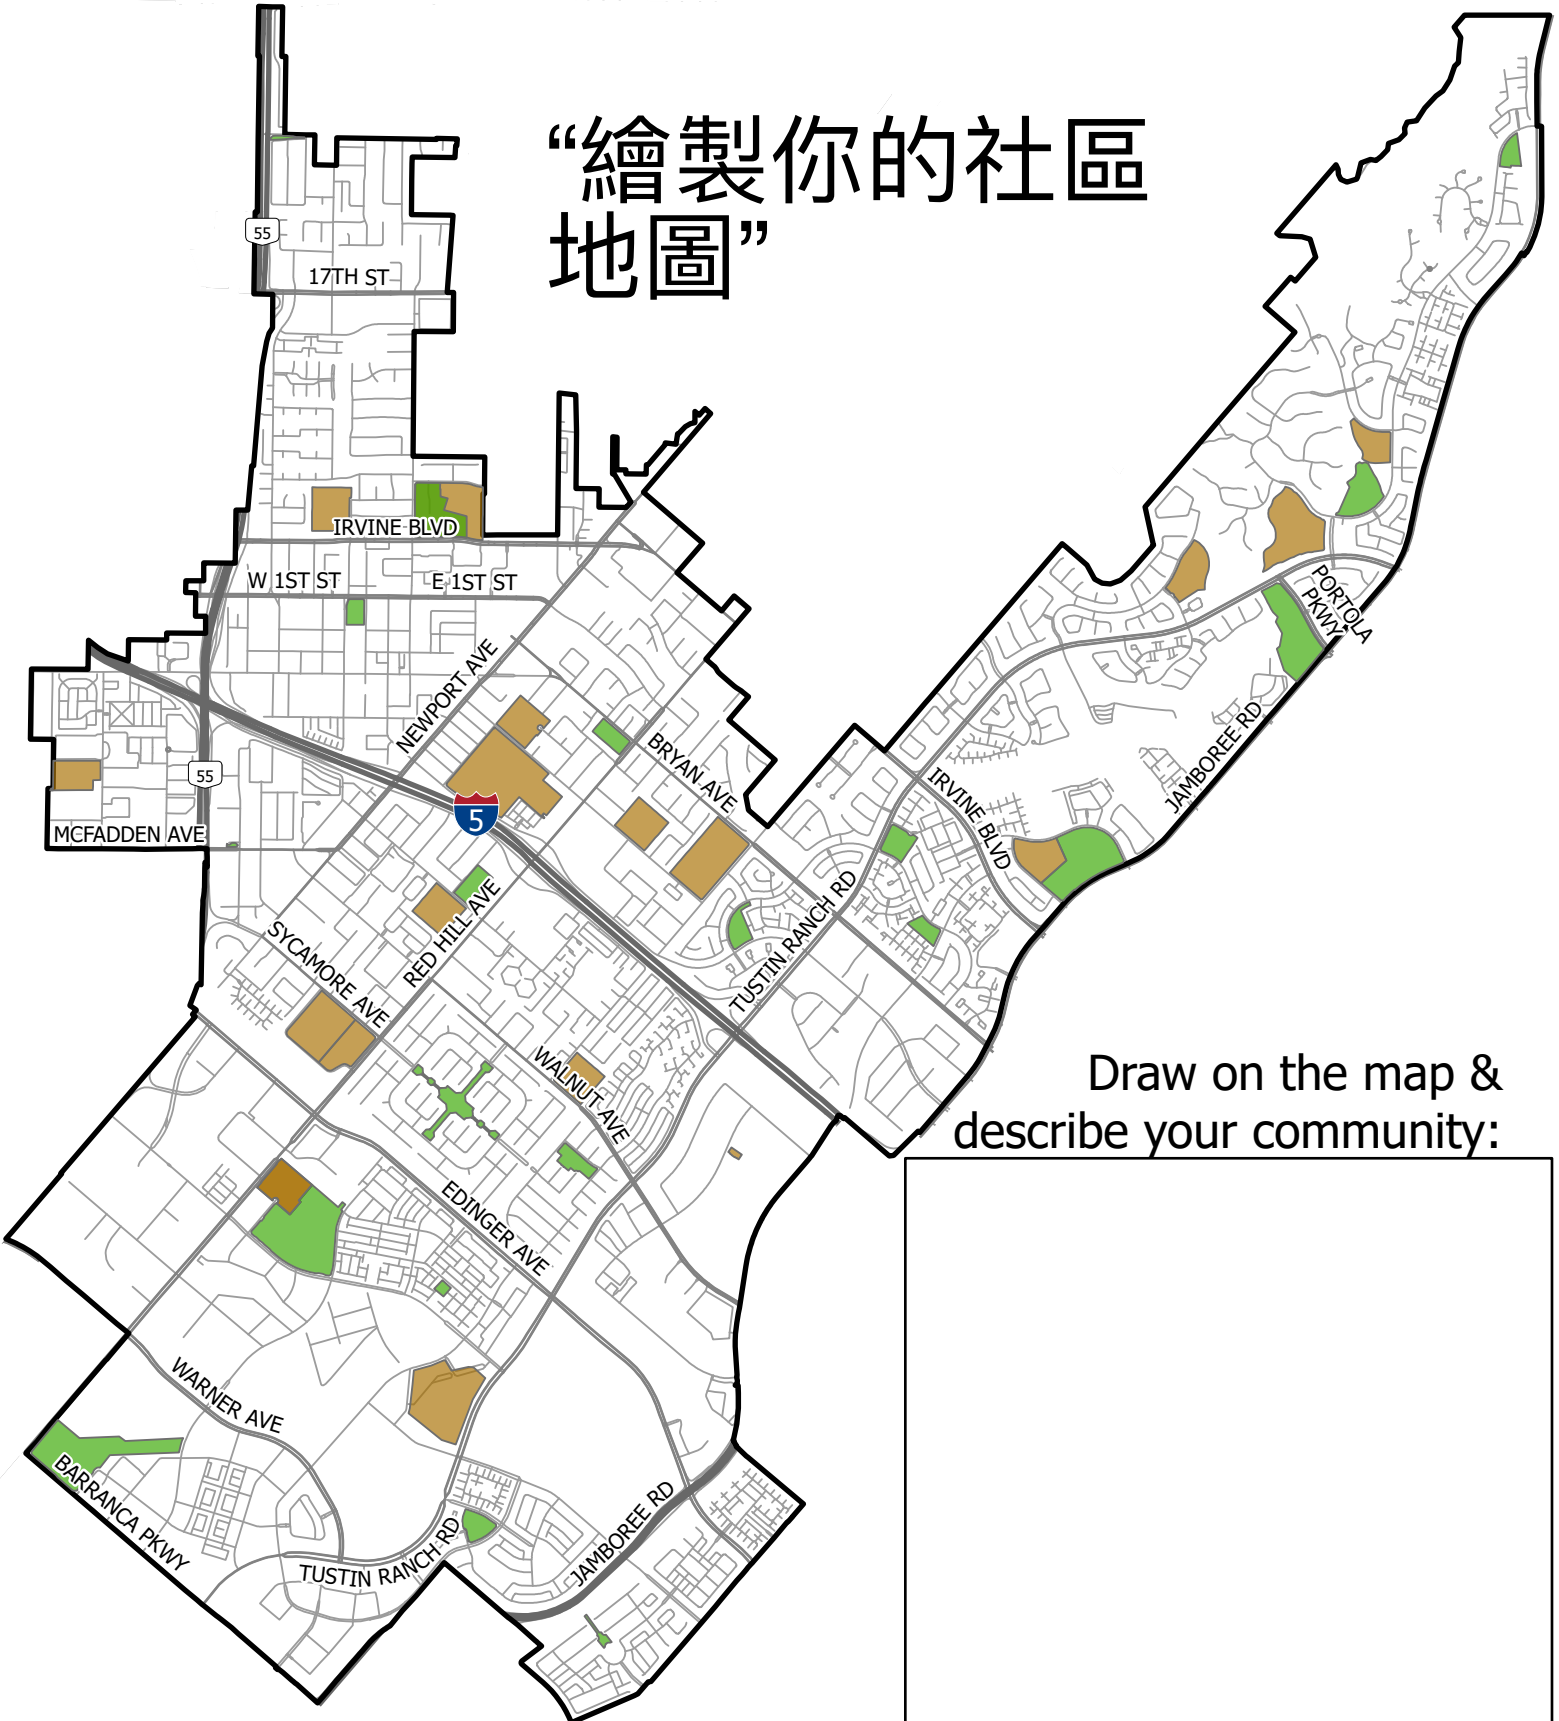

City of Tustin Districting 2021

“繪製你的社區地圖”

Draw on the map & describe your community:

A large, empty rectangular box with a black border, intended for users to draw on the map and describe their community.

- Municipal Boundaries
- City of Tustin Parks
- TUSD Schools

1 Mile