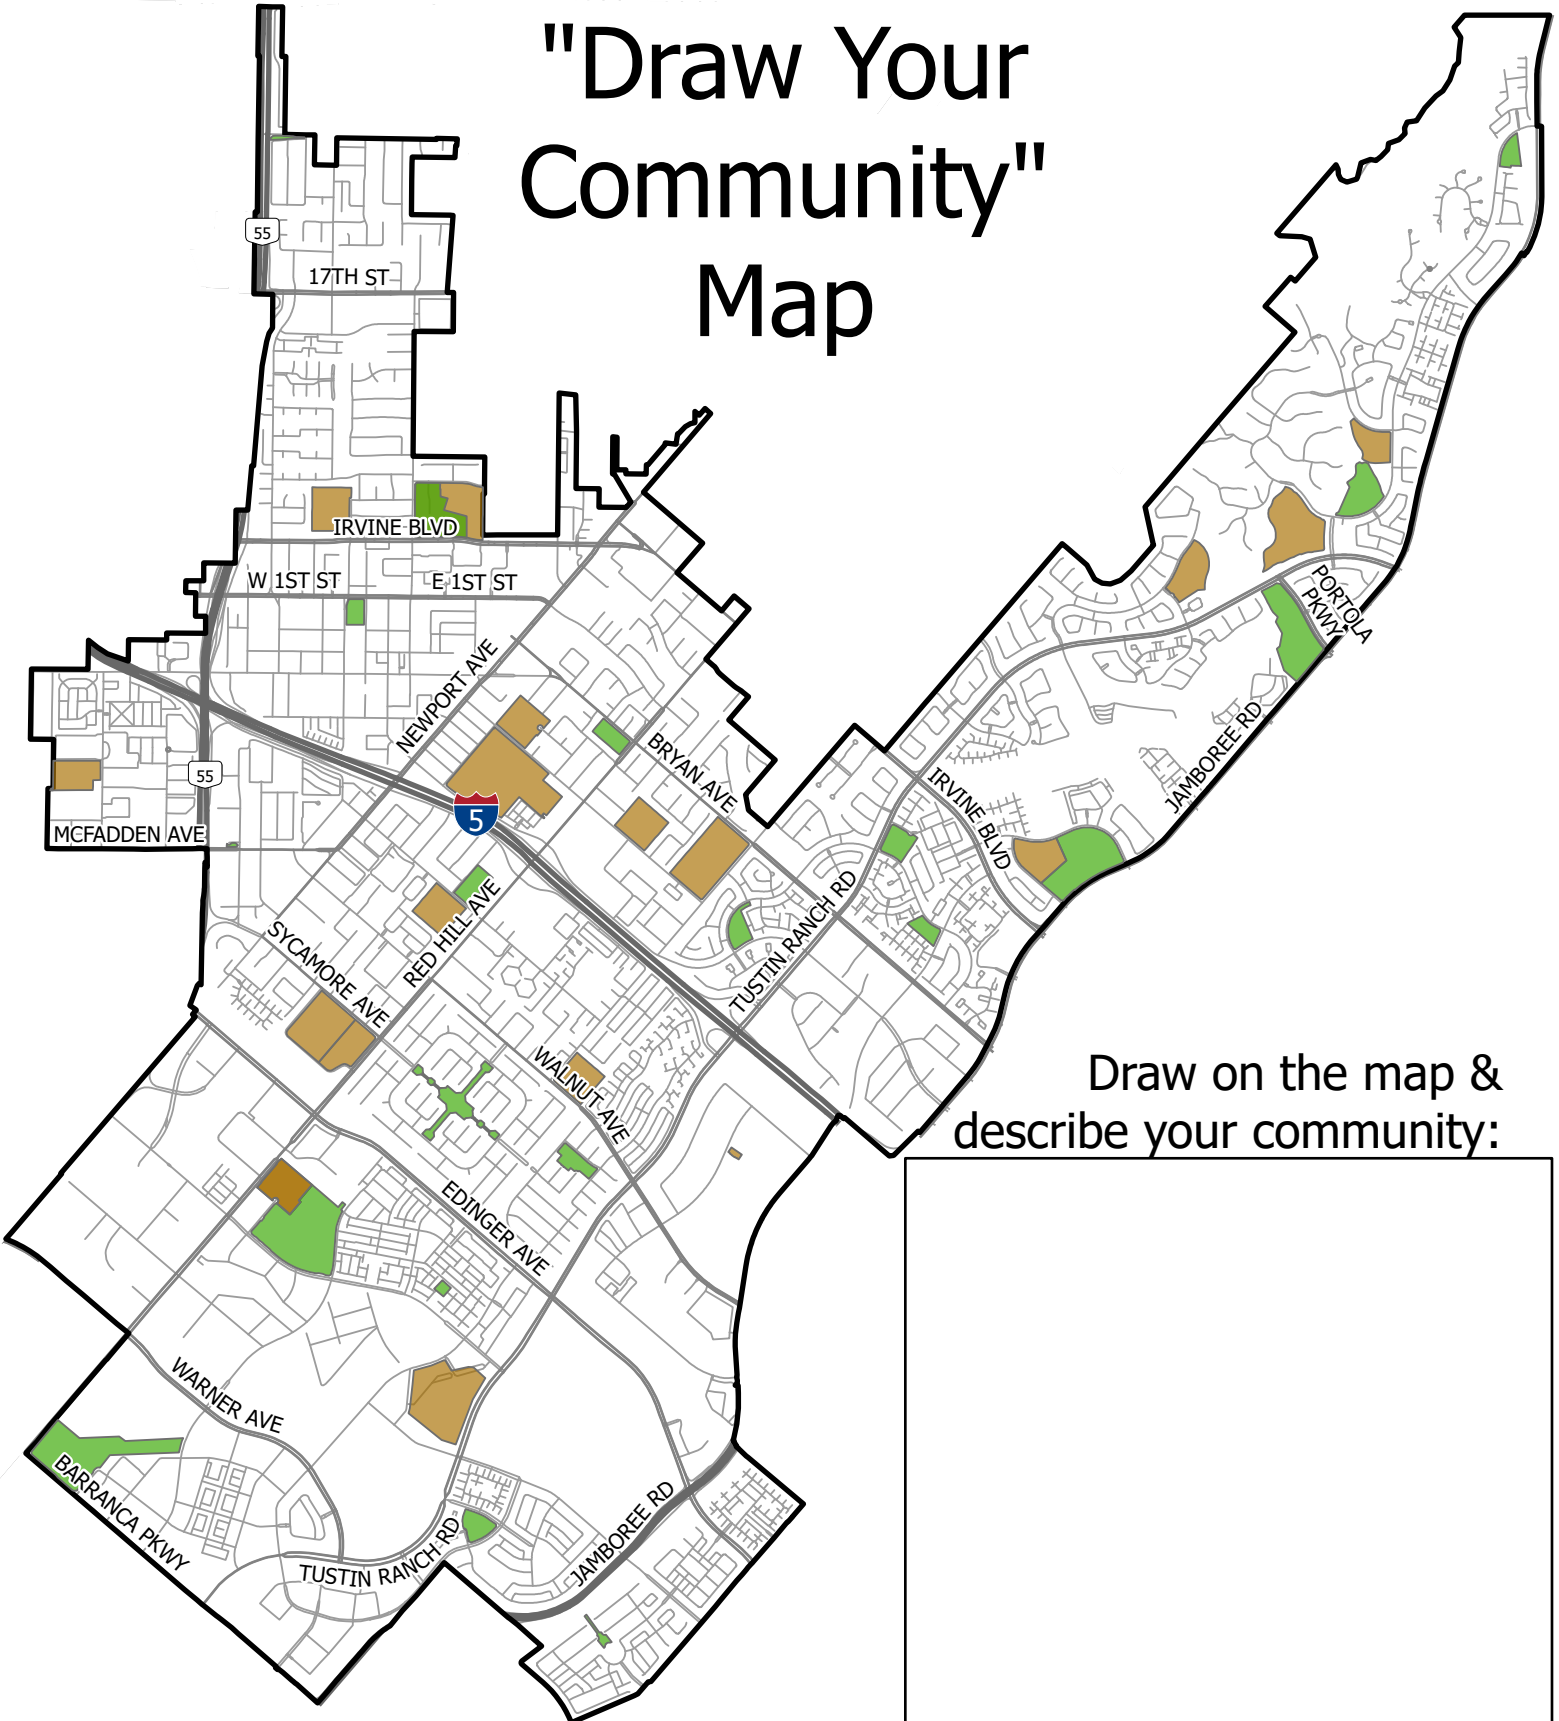

"Draw Your Community" Map

Draw on the map & describe your community:

A large, empty rectangular box with a black border, intended for users to draw on the map and describe their community. It is positioned to the right of the map and below the instruction text.

-  Municipal Boundaries
-  City of Tustin Parks
-  TUSD Schools

1
Mile